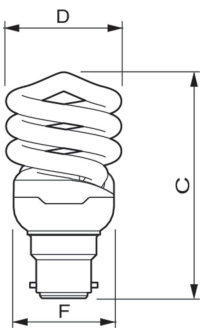

Tornado T2

Approval and Application

Mercury (Hg) Content (Nom)	1.5 mg
Energy Consumption kWh/1000 h	12 kWh

Product Data

Order product name	12W (40W) B22 Cool daylight Spiral
Full product name	12W (40W) B22 Cool daylight Spiral
Full product code	871829121832600
Local code description	TND12WCDLBC
Order code	929689888601

Material Nr. (12NC)	929689888601
Local order code	TND12WCDLBC
Numerator - Quantity Per Pack	1
Net Weight (Piece)	0.051 kg
EAN/UPC - Product/Case	8718291218326
Numerator - Packs per outer box	6
EAN/UPC - Case	8718291218333

Dimensional drawing

Product	D (max)	C (max)	F (max)
12W (40W) B22 Cool daylight Spiral	47.5 mm	92.5 mm	40.5 mm