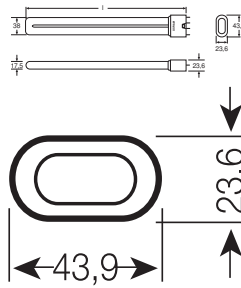

TECHNICAL DATA

Electrical data

Nominal wattage	18 W
Construction wattage	18.90 W
Nominal voltage	58 V
Nominal current	0.38 A

Photometrical data

Luminous flux	1175 lm
Luminous efficacy	62 lm/W
Light color (designation)	LUMILUX Cool White
Color temperature	4000 K
Color rendering index Ra	≥80
Light color	840
Rated LLMF at 2,000 h	0.94
Rated LLMF at 4,000 h	0.90
Rated LLMF at 6,000 h	0.88
Rated LLMF at 8,000 h	0.85
Rated LLMF at 12,000 h	0.84
Rated LLMF at 16,000 h	0.81
Rated LLMF at 20,000 h	0.80

349615_FL_840

Dimensions & Weight

Overall length	221.00 mm
Length with base excl. base pins/connection	214.00 mm
Diameter	17,5 mm
Tube diameter	17,5 mm
Product weight	55.4 g

Temperatures & operating conditions

Lighting technology used	CFLNI
Non-directional or directional	NDLS
Mains or non-mains	NMLS
Light source cap-type (or other electric interface)	2G11
Connected light source (CLS)	No
Color-tuneable light source	No
Envelope	No
High luminance light source	No
Anti-glare shield	No
Correlated colour temperature type	SINGLE_VALUE
Claim of equivalent power	No
Length	221.00 mm
Height	17,5 mm
Width	17,5 mm
Chromaticity coordinate x	0,380
Chromaticity coordinate y	0,380
Beam angle correspondence	SPHERE_360
EPREL ID	666234
Model number	AC35910