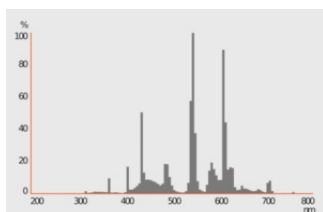

TECHNICAL DATA

Electrical data

Nominal wattage	18 W
Construction wattage	18.90 W
Nominal voltage	58 V
Nominal current	0.38 A

Photometrical data

Luminous flux	1175 lm
Luminous efficacy	62 lm/W
Light color (designation)	LUMILUX Cool White
Color temperature	4000 K
Color rendering index Ra	≥80
Light color	840
Rated LLMF at 2,000 h	0.94
Rated LLMF at 4,000 h	0.90
Rated LLMF at 6,000 h	0.88
Rated LLMF at 8,000 h	0.85
Rated LLMF at 12,000 h	0.84
Rated LLMF at 16,000 h	0.81
Rated LLMF at 20,000 h	0.80